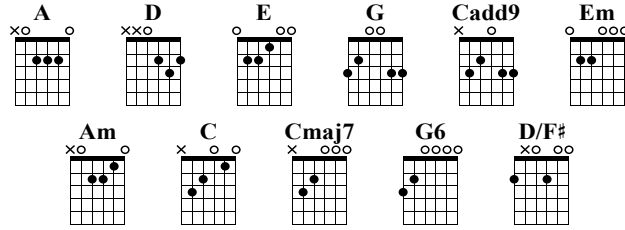

# Chord - Grooves

Standard tuning

♩ = 80

## A Basic Groove

1 A 2 D 3 E 4

s.guit.

## B Groove with tied notes

5 Cadd9 6 Em 7 D 8